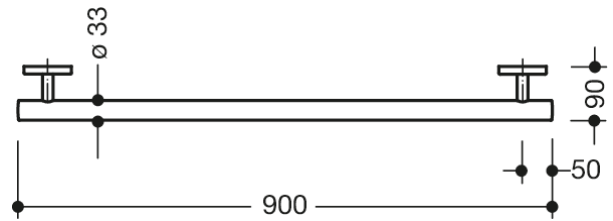

Similar picture

Dimensions in mm

#### System 800 K Support rail

- straight rail with supports straight to the wall and roses
- for holding on to and providing support
- support rail made of high-quality polyamide according to HEWI colour chart
- supports and roses made of high-quality polyamide in HEWI colour 98 (signal white)
- with continuous, corrosion resistant steel core
- length 900 mm, diameter of rail 33 mm, 90 mm deep
- wall connection with discreet supports (diameter 18 mm) perpendicular to wall and flat roses
- rose diameter 80 mm, cap height 13 mm
- easy installation due to individually mountable fixing plates made of high-quality stainless steel for hanging the support rail
- including non-corrosive HEWI fixing material
- Please note when using with hanging seats: Compatibility check required.
- A detailed list of possible combinations of hand rails, L-shaped rails and shower handrails with matching hanging seats can be found in our online catalogue in the download area of the respective product.